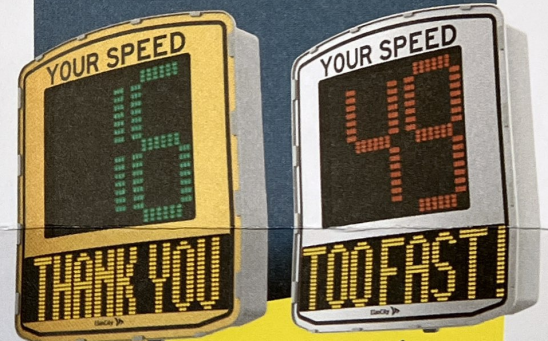

EVOLIS
RADAR SPEED SIGN

**TWIN PACK
SPECIAL 2023**
Offer valid until 12/31/2023

**ONLY
$6499**
for TWO COMPLETE
EVOLIS PACKS!

Contact us!
(646) 878-6259
or sales@elancity.net